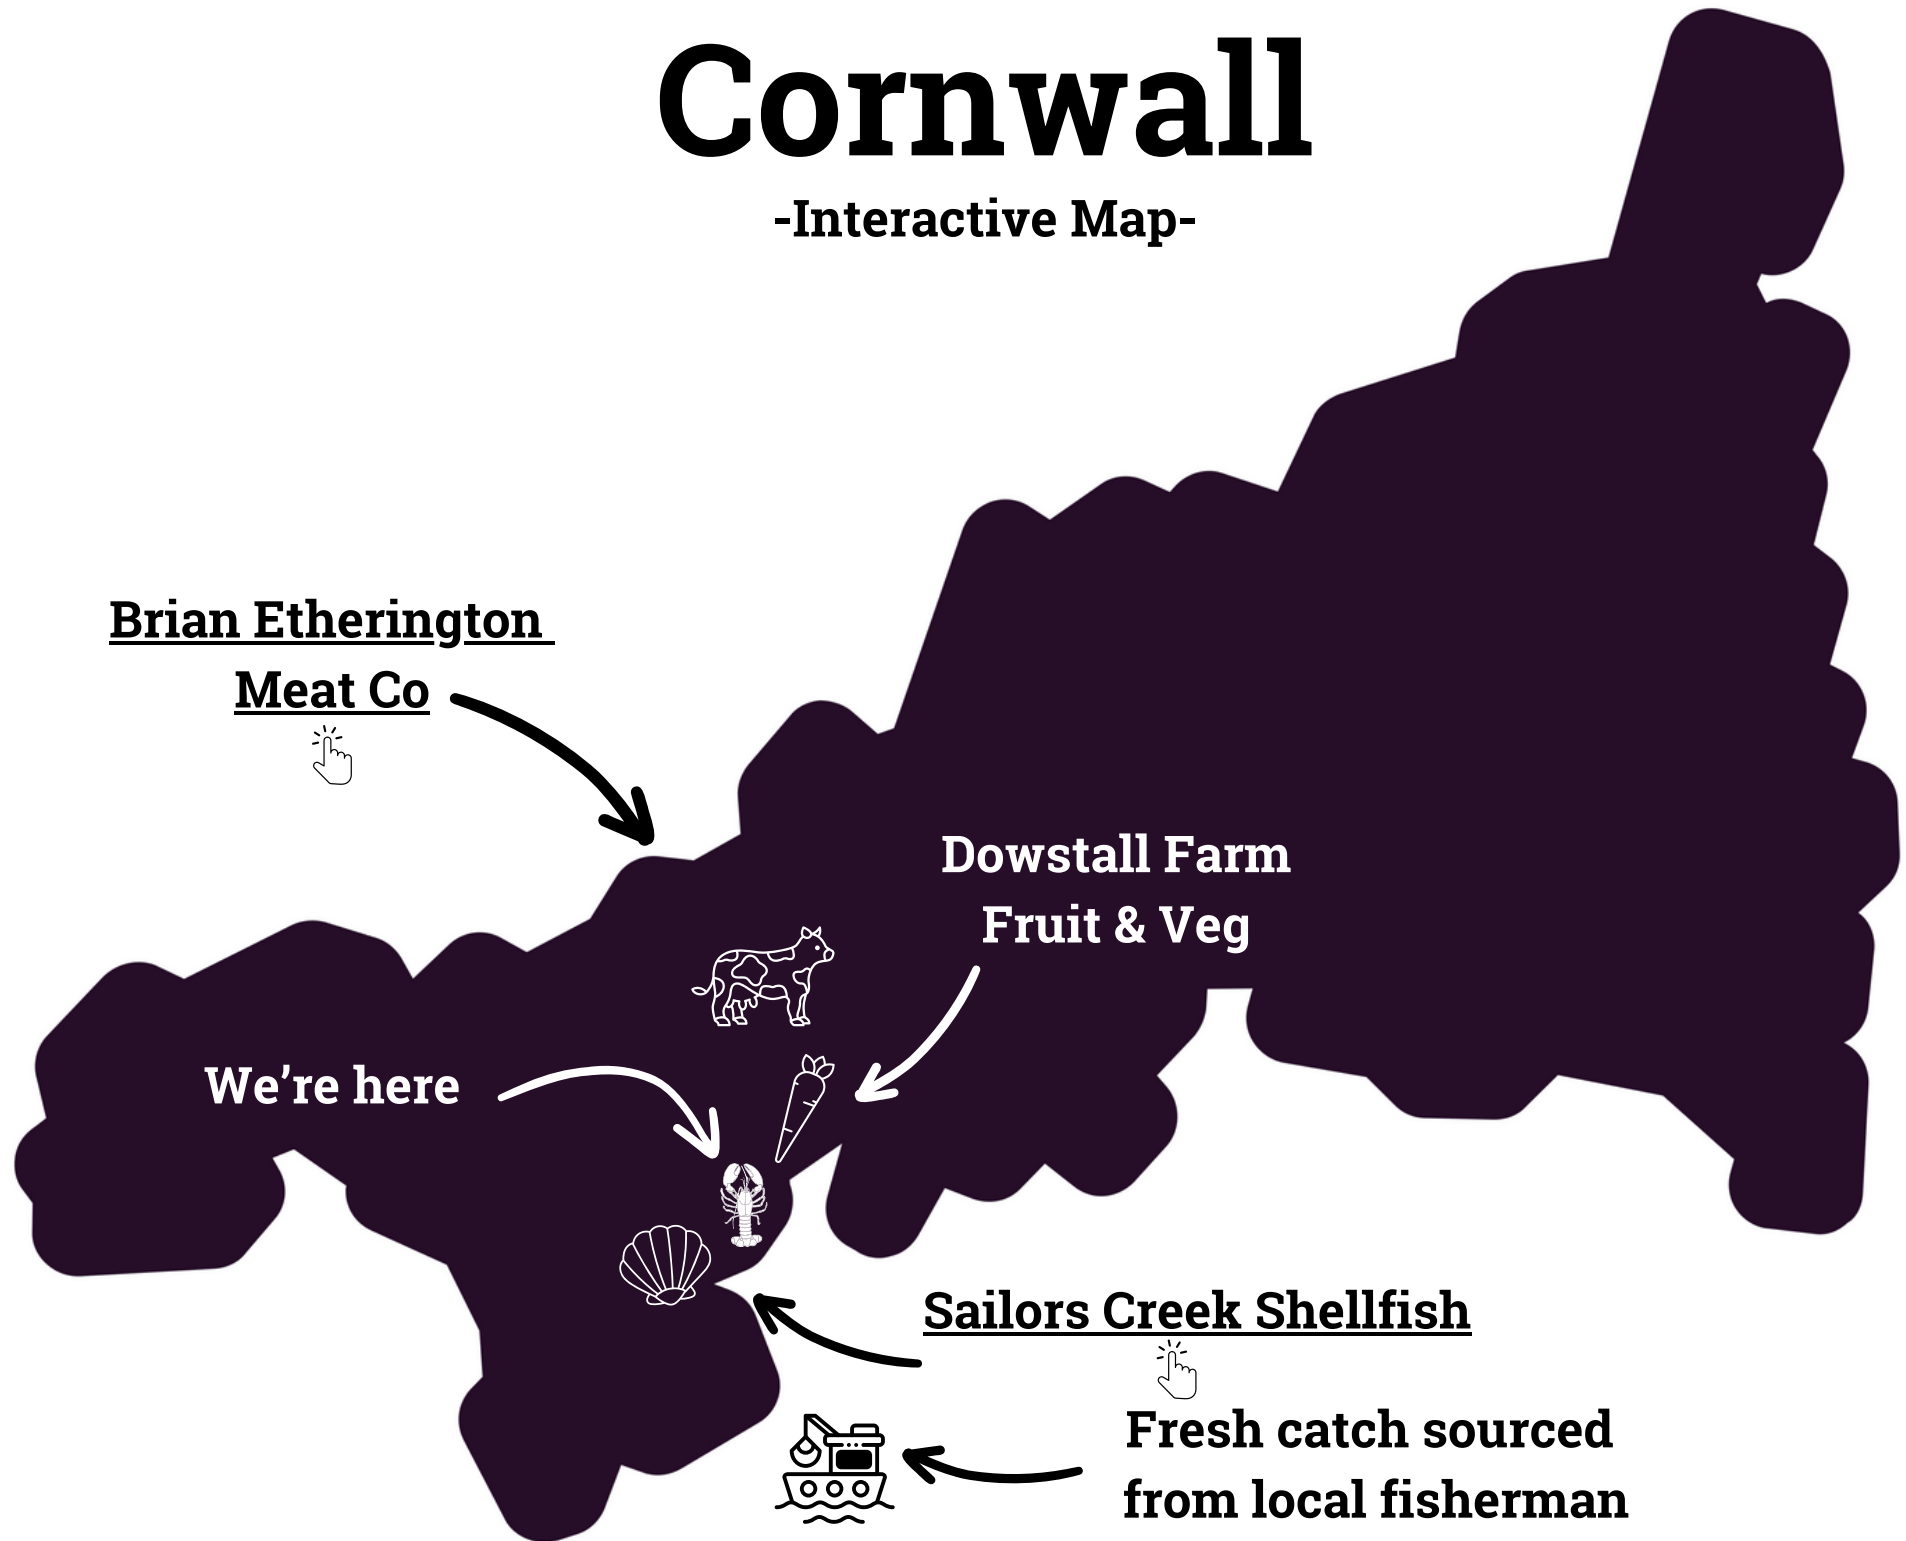

Cornwall

-Interactive Map-

Brian Etherington

Meat Co

Dowstall Farm
Fruit & Veg

We're here

Sailors Creek Shellfish

Fresh catch sourced
from local fisherman